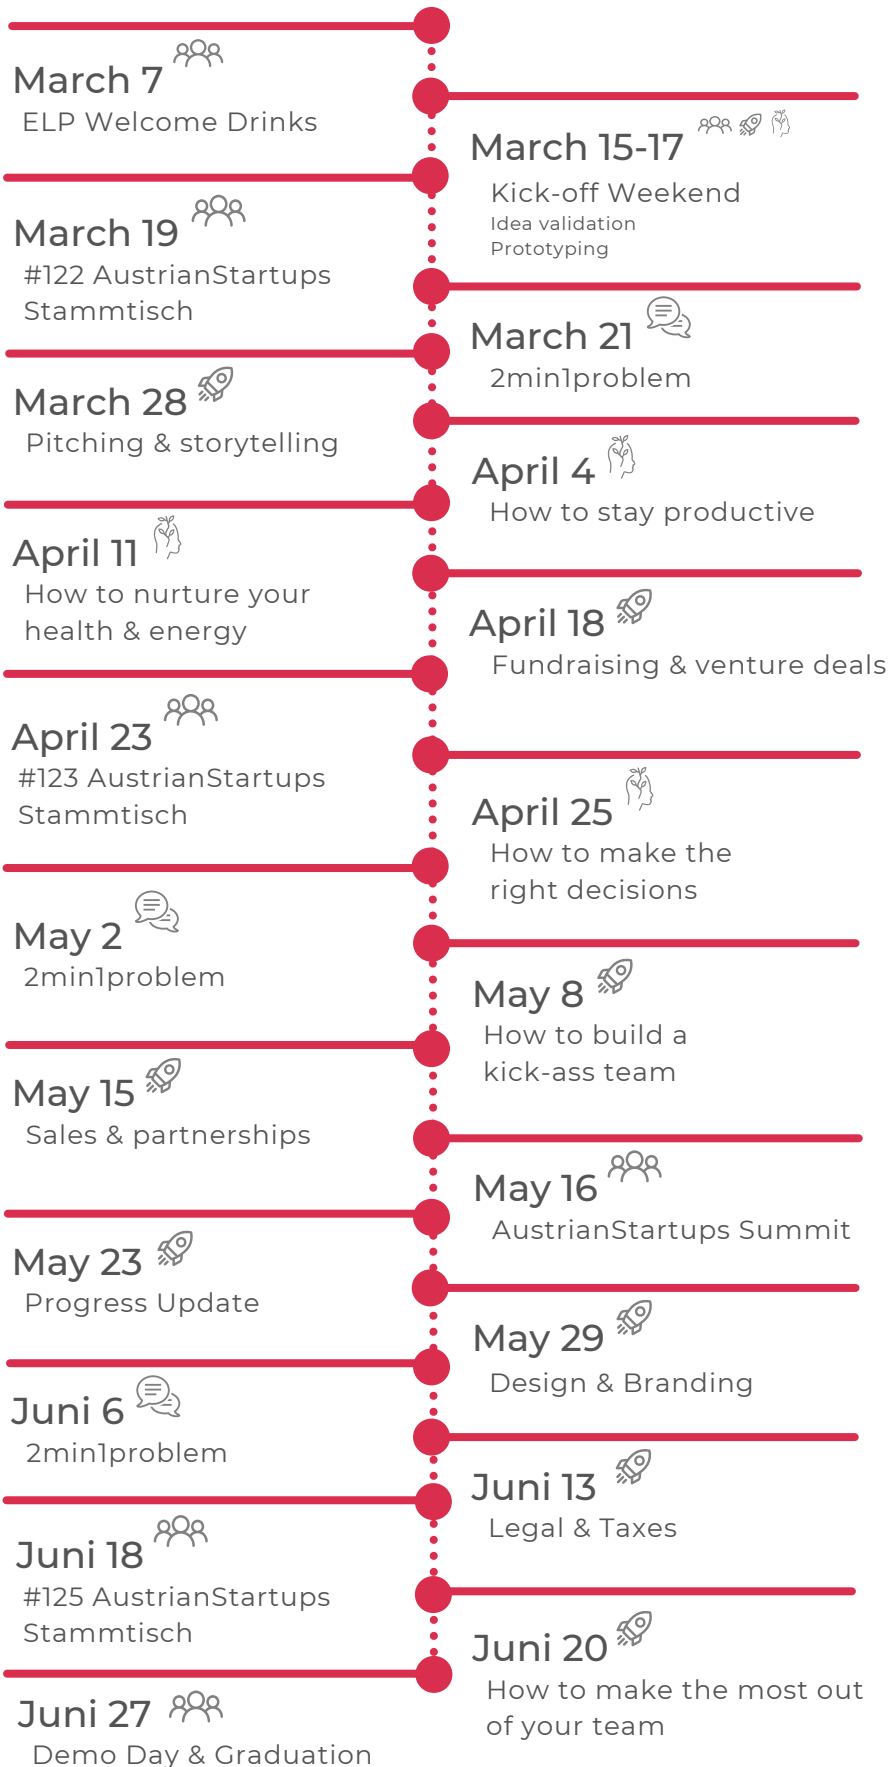

ELP Timeline

SuSe24

QUESTIONS? REACH OUT TO
ipek.hizar@austrianstartups.com

 community event
 startup skills

 personal development
 problem solving